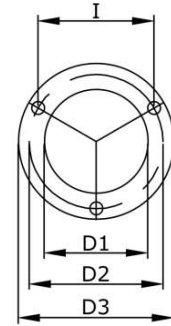

Zink for Max-Prop

	Varenr.	D1	D2	D3	I	Bolte	Inkl. moms
2-bladet							
E-63 og E-70	059104			44,0 mm		4x25 mm	260,00
3-bladet							
E-85 Easy	059123	30,0 mm		60,0 mm	40,0 mm	5x20 mm	260,00
E-63 + 90 trekant	059124	38,0 mm		70,0 mm	46,8 mm		260,00
E-63 + 85	059107	38,0 mm	50,0 mm	64,0 mm	43,3 mm	5x20 mm	260,00
E-63	059119	38,0 mm	50,0 mm	60,0 mm	43,3 mm	4x20 mm	260,00
E-63 + 90	059125	38,0 mm	54,0 mm	64,0 mm	46,8 mm	5x20 mm	260,00
E-70 + 90 + 99	059118	43,0 mm	58,0 mm	68,0 mm	50,2 mm	5x20 mm	260,00
E-83 + 110	059103	48,0 mm	65,0 mm	80,0 mm	56,3 mm	5x30 mm	310,00
E-83 trekant	059117	45,0 mm	70,0 mm		60,6 mm	6x30 mm	310,00
E-100 + 126	059127	58,0 mm	77,5 mm	92,0 mm	67,1 mm	6x30 mm	420,00
E-100 trekant	059116		84,0 mm		72,7 mm	6x30 mm	420,00
E-100 + 126	059127	58,0 mm	77,5 mm	92,0 mm	67,1 mm	6x30 mm	420,00
4-bladet							
E-85	059129	38,0 mm	66,5 mm	77,0 mm	47,0 mm	5x20 mm	260,00
E-90	059130	41,0 mm	70,5 mm	81,0 mm	49,8 mm	5x20 mm	260,00
E-99	059131	46,0 mm	76,5 mm	87,0 mm	54,1 mm	5x20 mm	260,00
E-111	059121	48,0 mm		82,5 mm	56,3 mm	5x20 mm	330,00
Ring for sejldrev							
E-63 + 70 Gen. 1	059113	63,0 mm		93,0 mm	73,0 mm	5x50 mm	260,00
E-63 + 70 Gen. 2	059114	46,0 mm		90,0 mm		6x50 mm	260,00