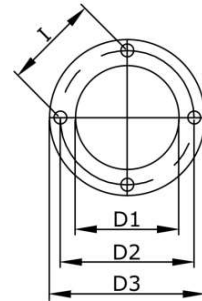

Zink for Max-Prop

	Varenr.	D1	D2	D3	I	Bolte	Inkl. moms
2-bladet							
E-63 og E-70	059104			44,0 mm		4x25 mm	260,00
3-bladet							
E-85 Easy	059123	30,0 mm		60,0 mm	40,0 mm	5x20 mm	260,00
E-63 + 90 trekant	059124	38,0 mm		70,0 mm	46,8 mm		260,00
E-63 + 85	059107	38,0 mm	50,0 mm	64,0 mm	43,3 mm	5x20 mm	260,00
E-63	059119	38,0 mm	50,0 mm	60,0 mm	43,3 mm	4x20 mm	260,00
E-63 + 90	059125	38,0 mm	54,0 mm	64,0 mm	46,8 mm	5x20 mm	260,00
E-70 + 90 + 99	059118	43,0 mm	58,0 mm	68,0 mm	50,2 mm	5x20 mm	260,00
E-83 + 110	059103	48,0 mm	65,0 mm	80,0 mm	56,3 mm	5x30 mm	310,00
E-83 trekant	059117	45,0 mm	70,0 mm		60,6 mm	6x30 mm	310,00
E-100 + 126	059127	58,0 mm	77,5 mm	92,0 mm	67,1 mm	6x30 mm	420,00
E-100 trekant	059116		84,0 mm		72,7 mm	6x30 mm	420,00
E-100 + 126	059127	58,0 mm	77,5 mm	92,0 mm	67,1 mm	6x30 mm	420,00
4-bladet							
E-85	059129	38,0 mm	66,5 mm	77,0 mm	47,0 mm	5x20 mm	260,00
E-90	059130	41,0 mm	70,5 mm	81,0 mm	49,8 mm	5x20 mm	260,00
E-99	059131	46,0 mm	76,5 mm	87,0 mm	54,1 mm	5x20 mm	260,00
E-111	059121	48,0 mm		82,5 mm	56,3 mm	5x20 mm	330,00
Ring for sejldrev							
E-63 + 70 Gen. 1	059113	63,0 mm		93,0 mm	73,0 mm	5x50 mm	260,00
E-63 + 70 Gen. 2	059114	46,0 mm		90,0 mm		6x50 mm	260,00